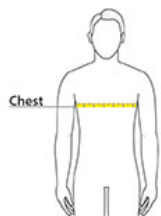

Sketches

front

back

SPEC SHEET + MEASUREMENTS

Gildan® Youth Light Cotton Tee. 3000B

PRODUCT MEASUREMENTS

	XS	S	M	L	XL
Size	4	6/8	10/12	14/16	18/20
Body Length at Back	21	22 1/2	24	25	26 1/2
Chest	16	17	18	19	20
Sleeve Length from Center Back	13 1/4	14 1/4	15 1/4	16 1/4	17 1/4

Body Length at Back: Measured from high point shoulder to finished hem at back.

Chest: Measured across the chest one inch below armhole when laid flat.

Sleeve Length from Center Back: Measure from Center Back neck to shoulder point to sleeve hem.

SIZE CHARTS

	XS	S	M	L	XL
Size	4	6/8	10/12	14/16	18/20

SPEC SHEET + MEASUREMENTS

GILDAN®

Gildan® Youth Light Cotton Tee. 3000B

HOW TO MEASURE

CHEST

Measure under the arm and around the fullest part of the chest with arms down, keeping tape horizontal.